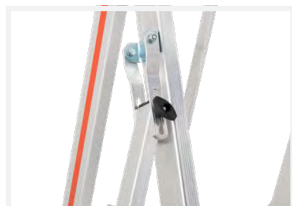

PLATFORM LADDER HYMER PROTECT C

NEW

- Hands-free, safe working thanks to fall protection on all sides.
- Comfortable and safe standing for longer periods of work thanks to the large platform.
- Comfortable way up thanks to 80 mm step depth.
- Highly stable thanks to foldable, transport-optimised stabilisers.
- Optimum transport by means of tip and roll wheels.
- Brace-free support section for more flexible usage.

Features:

- Platform dimensions 500 x 424 mm.
- According to EN 131-7 and NF P 93-352/353.

Number of steps incl. platform	2	3	4	5	6
Stile (approx. mm)	71	71	71	71	71
Length (approx. m)	1.61	1.86	2.11	2.36	2.61
Standing height (height to platform) (approx. m)	0.46	0.69	0.92	1.16	1.39
Reach height (approx. m)	2.46	2.69	2.92	3.16	3.39
Vertical height (approx. m)	1.51	1.74	1.97	2.21	2.44
Width (approx. mm)	572	1,168	1,168	1,730	1,730
Base width (approx. m)	0.81	1.04	1.20	1.36	1.51
Folded LxWxH (approx. m)	1.75x0.58x0.28	2.00x0.61x0.32	2.26x0.61x0.32	2.51x0.61x0.32	2.76x0.61x0.32
Weight (approx. kg)	11.3	15.5	16.1	18.2	19.3
Foldable stabilisers	-	✓	✓	✓	✓
Order no.	838302	838303	838304	838305	838306